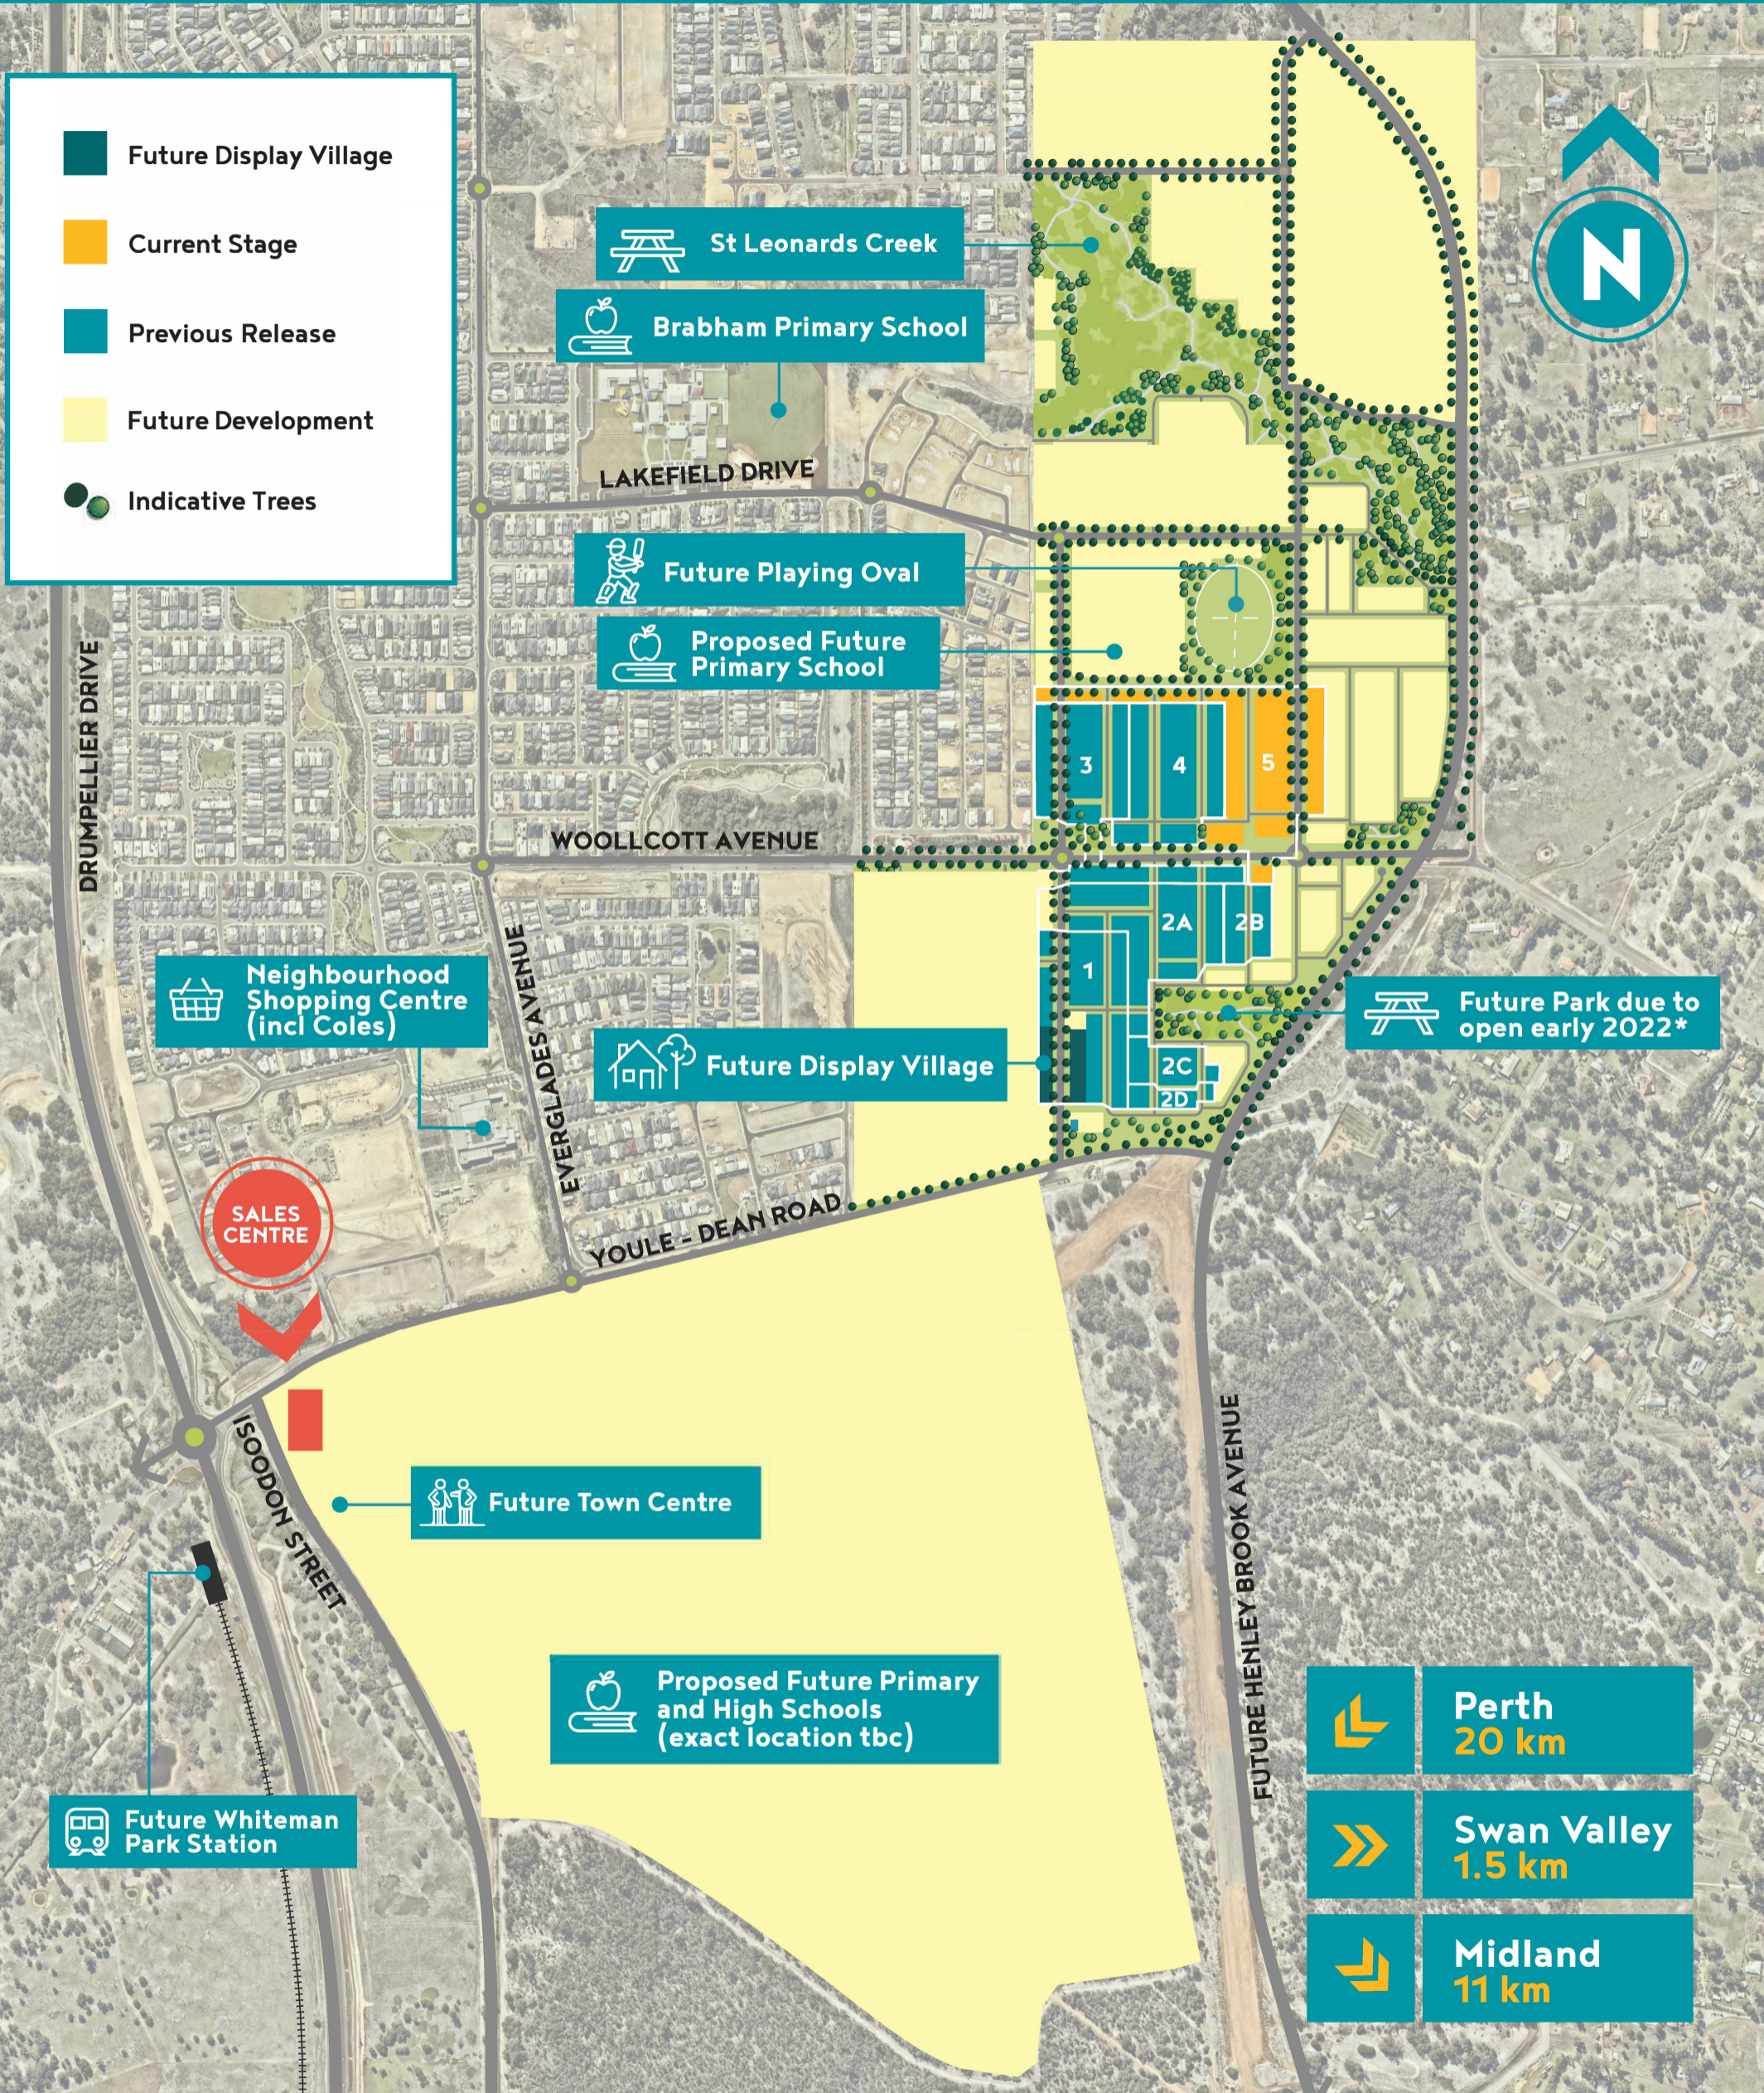

-  Future Display Village
-  Current Stage
-  Previous Release
-  Future Development
-  Indicative Trees

-  Perth
20 km
-  Swan Valley
1.5 km
-  Midland
11 km

Whilst every care has been taken with the preparation of these particulars, they are subject to change and are in no way warranted by the selling agent or its clients in whole or in part and should not be construed as forming part of any contract. Any intending purchasers are advised to make necessary enquiries to satisfy themselves on all matters in this respect. All areas and dimensions are subject to survey. Sales Agent: Peet Estates.